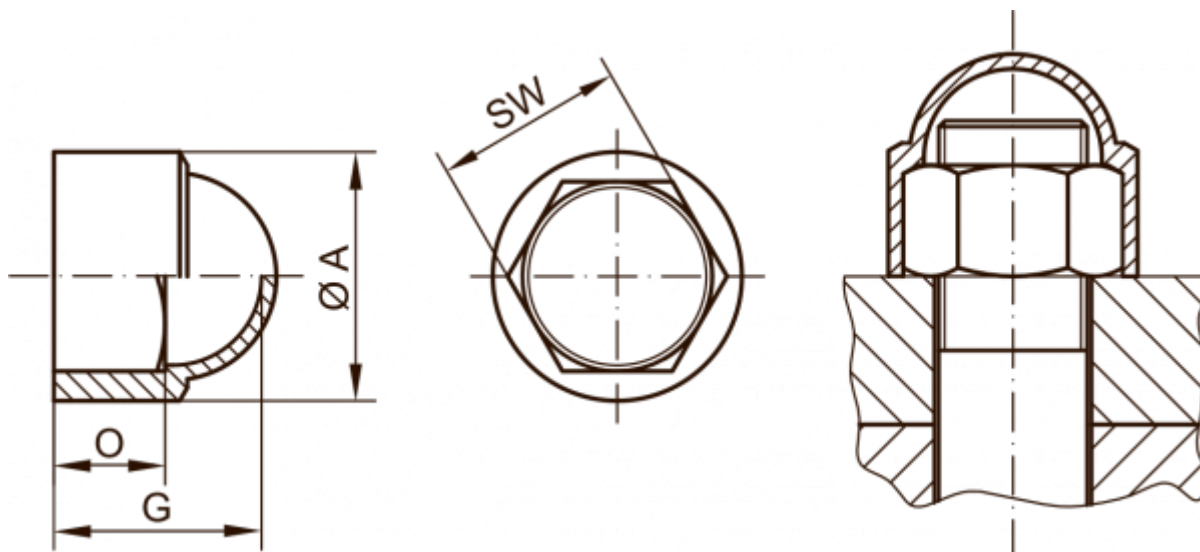

Data Sheet

Article number: 59GPN10001072

Description: KLEE Cap for nut GPN 1000 / 1072 - NV 17

Measures

A	= 21.3
For	= M10x1 - M10
G	= 18.5
O	= 9
SW (Spanner width)	= 17